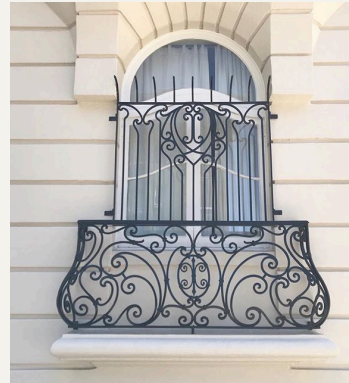

MODEL NUMBER
WIC - BR - 25