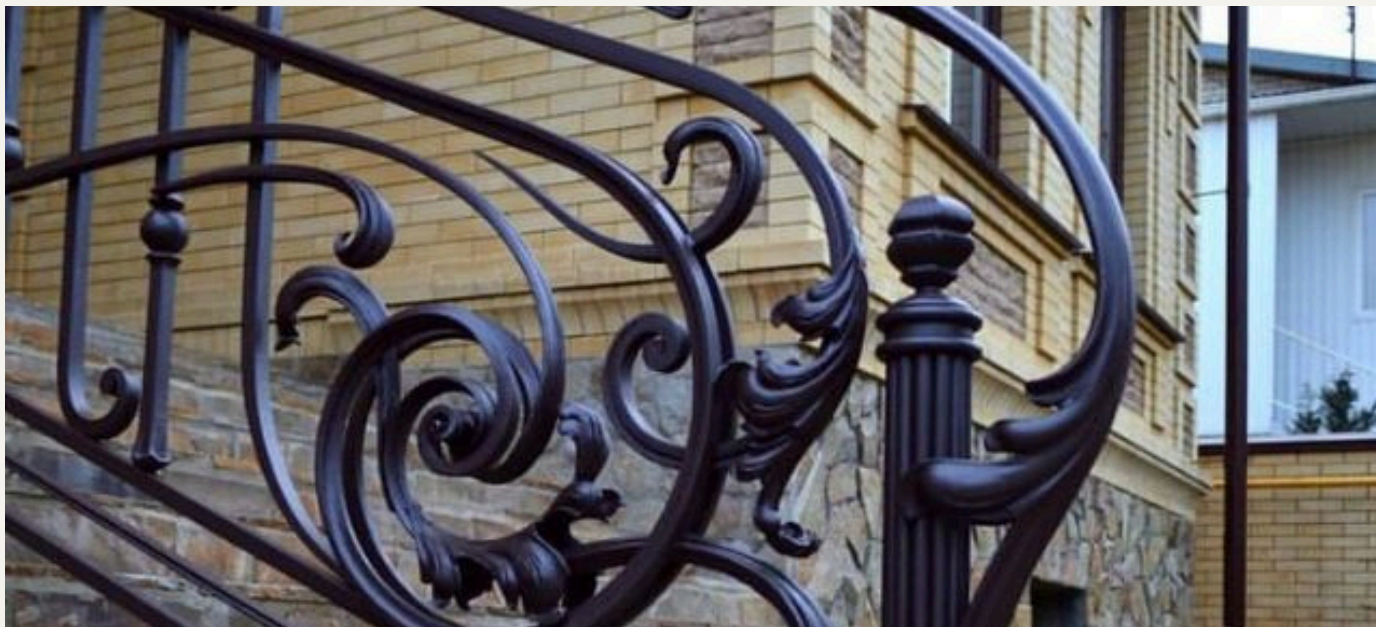

BEAUTY WITH DETAILS

MODEL NUMBER

WIC - BR - 48