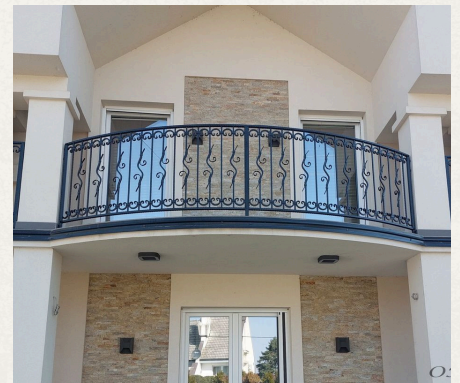

MODEL NUMBER
WIC - BR - 32