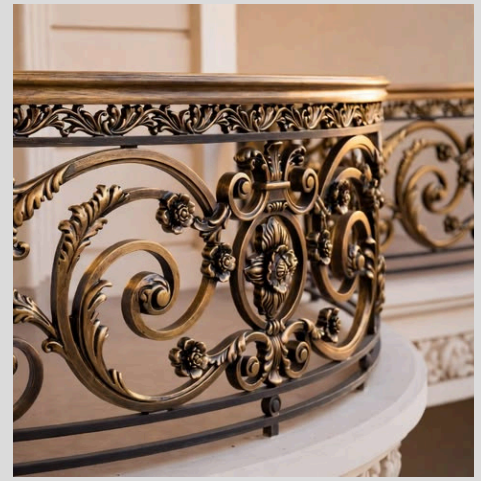

MODEL NUMBER

WIC - BR - 03