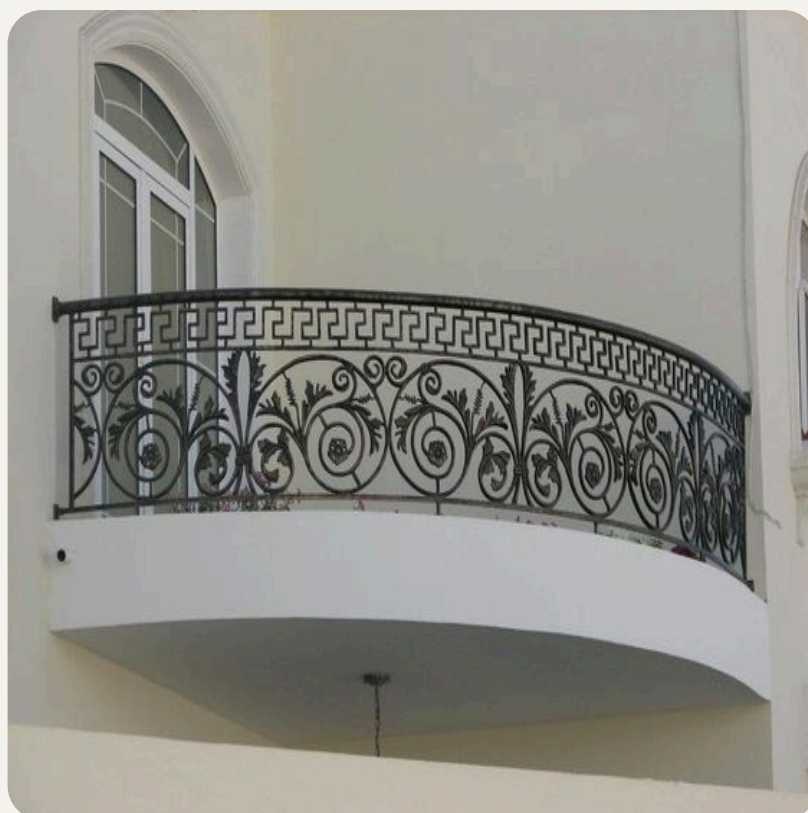

MODEL NUMBER

WIC - BR - 49