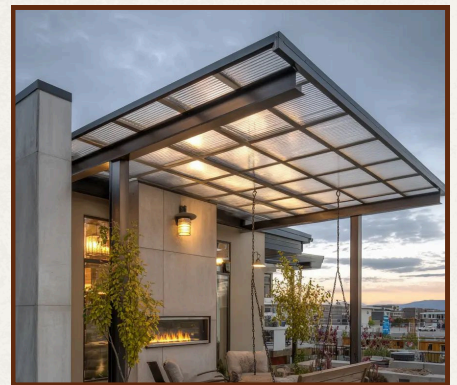

MODEL NUMBER

WIC - MG - 34