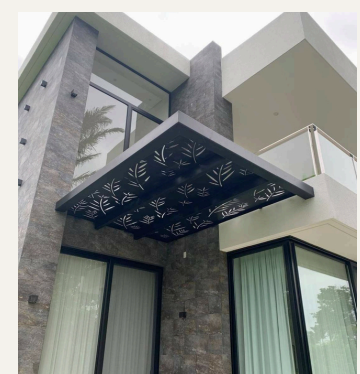

MODEL NUMBER
WIC - MG - 40

MODEL NUMBER
WIC - MG - 41

MODEL NUMBER
WIC - MG - 42

MODEL NUMBER
WIC - MG - 43

MODEL NUMBER
WIC - MG - 44

CUSTOM WROUGHT IRON MAIN GATES RAILINGS – DURABLE & DECORATIVE

We specialize in crafting high-quality wrought iron and cast iron canopies that embody durability, security, and timeless elegance. Each gate is meticulously designed to combine unmatched strength with fine craftsmanship, enhancing the grandeur and character of every entrance.