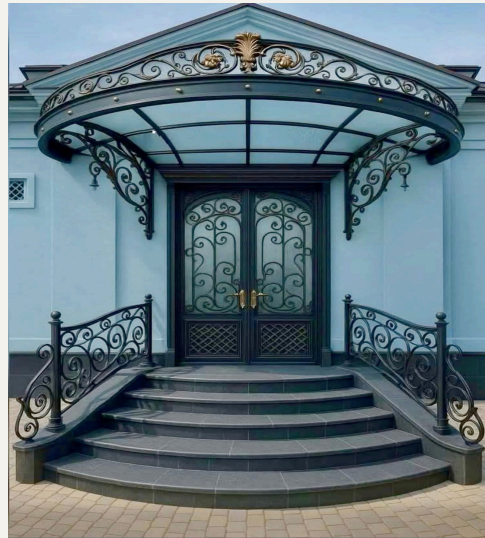

MODEL NUMBER
WIC - MG - 43

MODEL NUMBER
WIC - MG - 44

DESIGN

TO CONTACT US

MODEL NUMBER
WIC - MG - 46