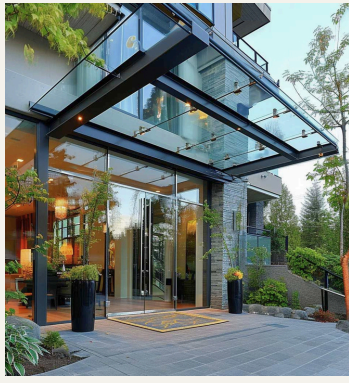

MODEL NUMBER
WIC - MG - 39

MODEL NUMBER
WIC - MG - 37

MODEL NUMBER
WIC - MG - 38