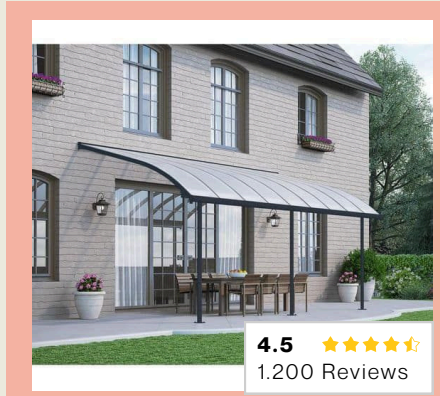

MODEL NUMBER
WIC - MG - 11