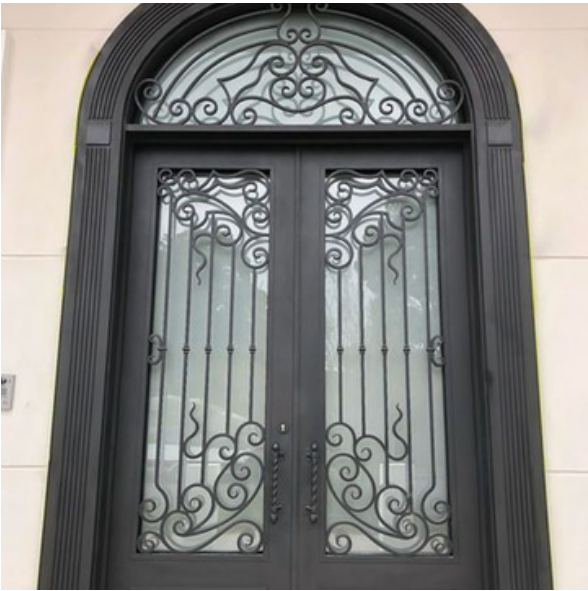

MODEL NUMBER
WIC - EG - 43

CUSTOM WROUGHT IRON ENTERANCE GATES – DURAEAGE & DECORATIVE

We specialize in crafting high-quality wrought iron and cast iron entrance gates that embody durability, security, and timeless elegance. Each gate is meticulously designed to combine unmatched strength with fine craftsmanship, enhancing the grandeur and character of every entrance.

A Legacy in Iron. A Symbol of Distinction.