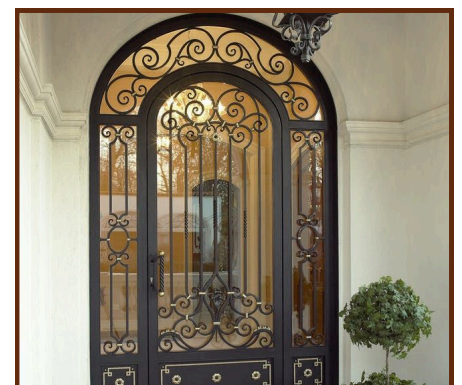

MODEL NUMBER
WIC - EG - 34