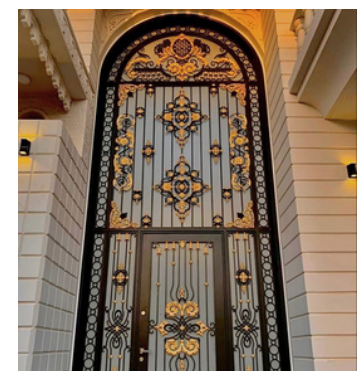

MODEL NUMBER
WIC - EG - 20

MODEL NUMBER
WIC - EG - 23

MODEL NUMBER
WIC - EG - 22