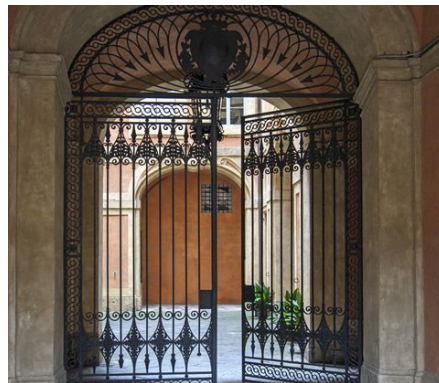

MODEL NUMBER
WIC - EG - 30