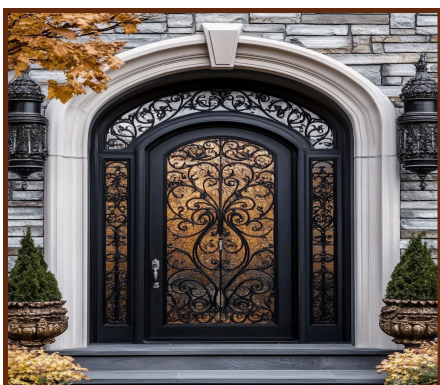

MODEL NUMBER
WIC - EG - 32