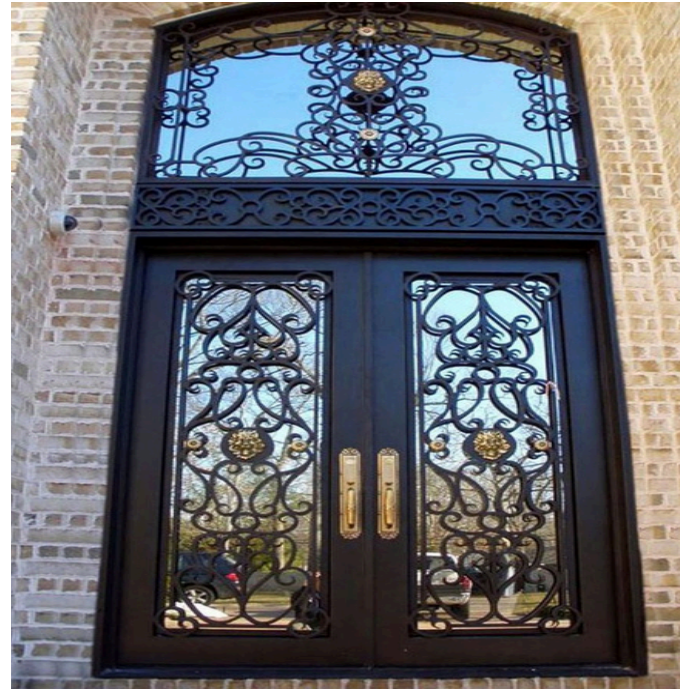

MODEL NUMBER
WIC - EG - 23