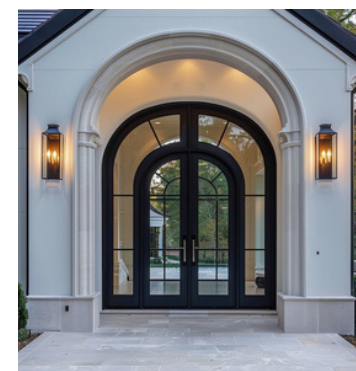

MODEL NUMBER
WIC - EG - 39

MODEL NUMBER
WIC - EG - 37

MODEL NUMBER
WIC - EG - 38