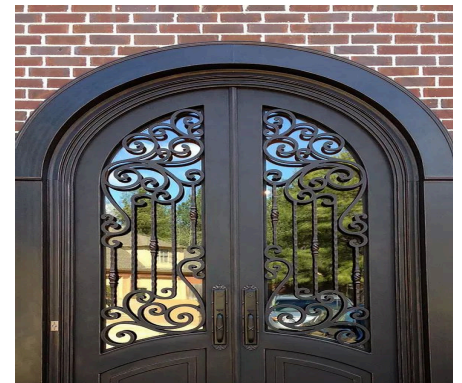

MODEL NUMBER
WIC - EG - 31