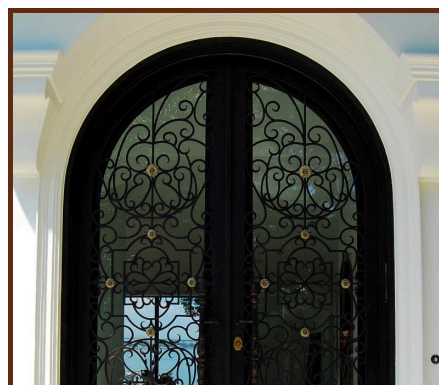

MODEL NUMBER
WIC - EG - 33