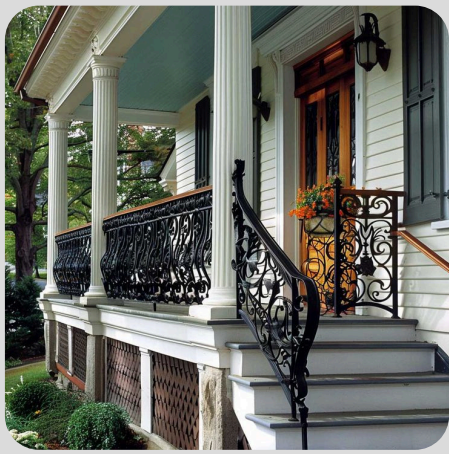

MODEL NUMBER
WIC - ER - 01