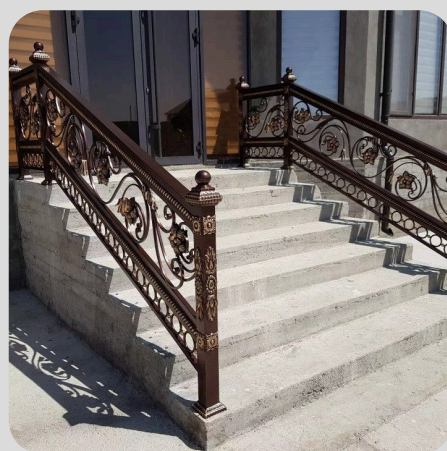

MODEL NUMBER
WIC - ER - 08