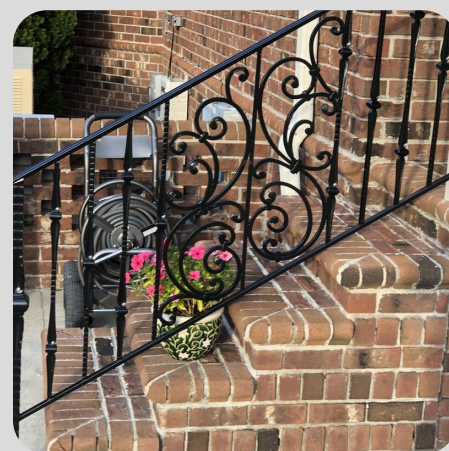

MODEL NUMBER
WIC - ER - 09