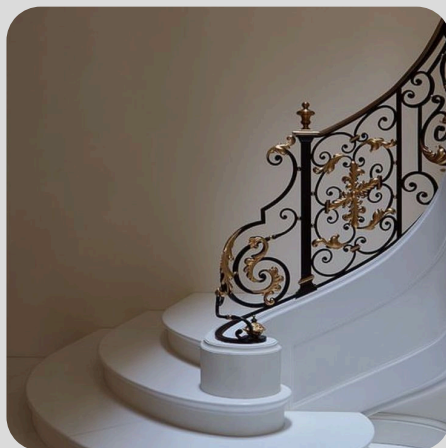

MODEL NUMBER
WIC - ER - 05