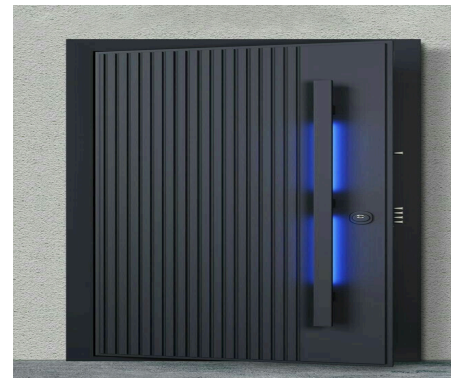

MODEL NUMBER
WIC-IG-31