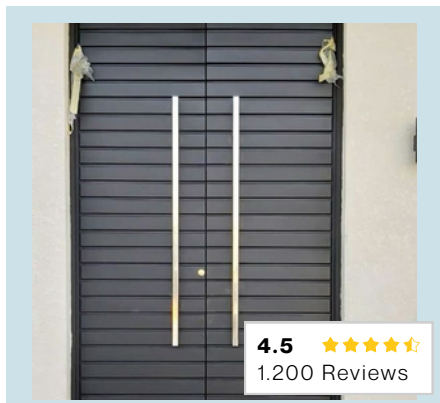

# METAL INTERNAL GATES

Durable and stylish, this metal indoor gate provides reliable security while enhancing interior aesthetics.

CATALOGUE

ALL TYPES OF WROUGHT & CAST IRON PRODUCTS

BALCONY

STAIRCASE  
RAILING

# PREMIUM INTERNAL GATES

MODEL NUMBER  
WIC-IG-10

MODEL NUMBER  
WIC-IG-11

MODEL NUMBER  
WIC-IG-12

MODEL NUMBER  
WIC-IG-13

MODEL NUMBER  
WIC-IG-14

MODEL NUMBER  
WIC-IG-15

MODEL NUMBER  
WIC-IG-16