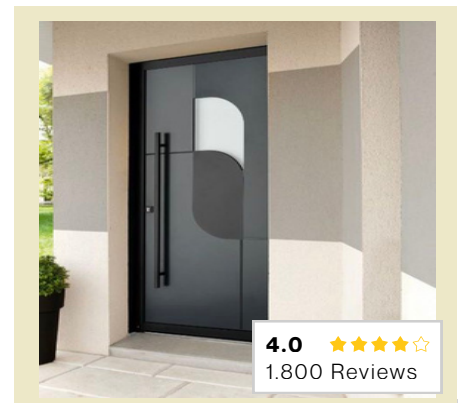

MODEL NUMBER
WIC-IG-15