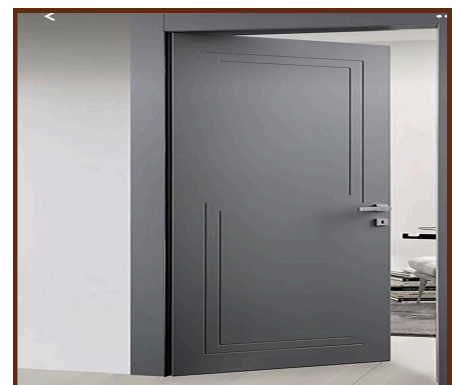

MODEL NUMBER
WIC-IG-34