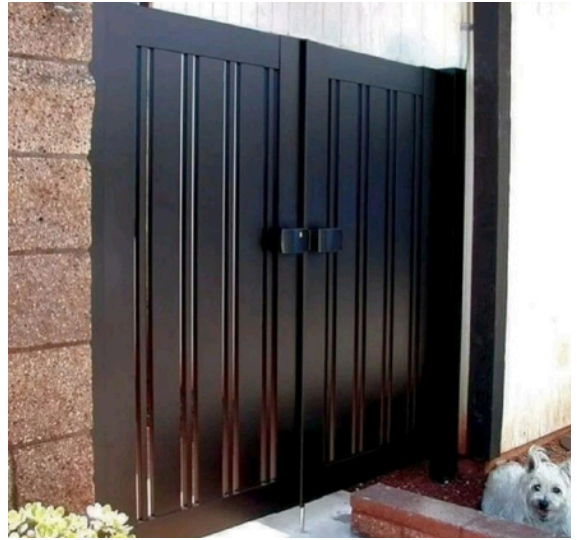

MODEL NUMBER
WIC - IG - 39