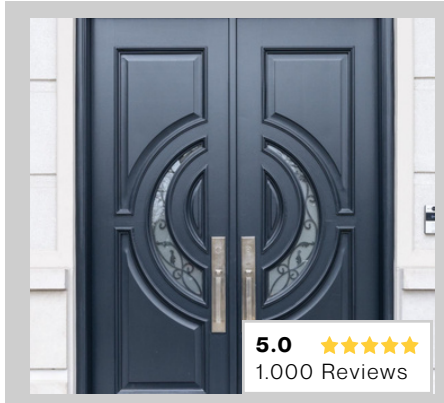

CATALOGUE

PREMIUM INTERNAL GATES

MODEL NUMBER
WIC-IG-10