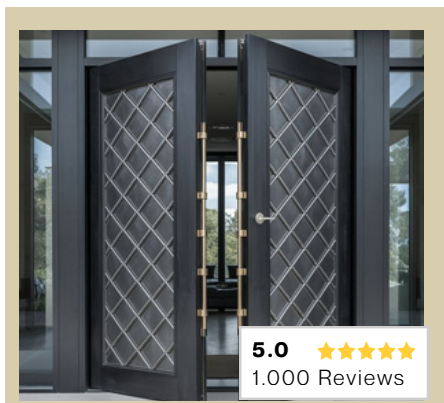

MODEL NUMBER
WIC-IG-16