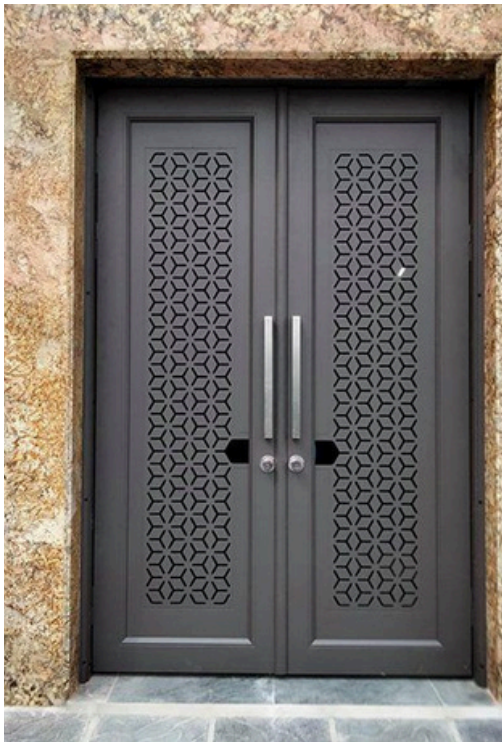

MODEL NUMBER
WIC - IG - 39

MODEL NUMBER
WIC - IG - 37

MODEL NUMBER
WIC - IG - 38