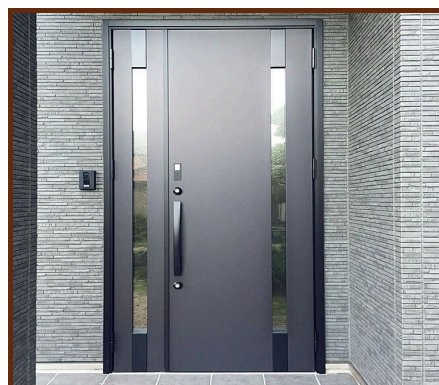

MODEL NUMBER
WIC-IG-33