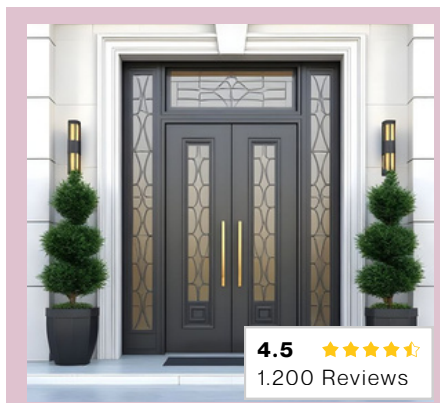

MODEL NUMBER
WIC-IG-17