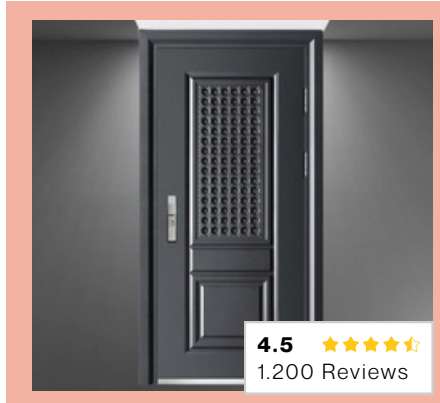

MODEL NUMBER
WIC-IG-11