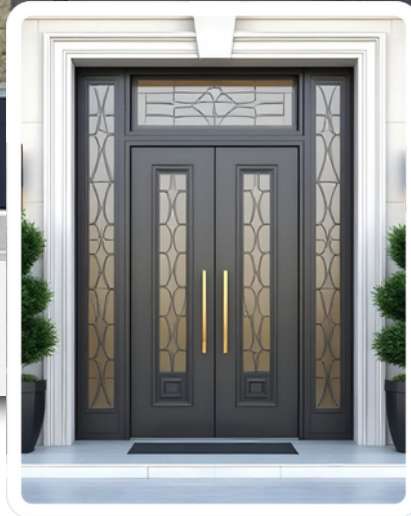

# METAL INTERNAL GATES

Durable and stylish, this metal indoor gate provides reliable security while enhancing interior aesthetics.

CATALOGUE

ALL TYPES OF WROUGHT & CAST IRON PRODUCTS

BALCONY

STAIRCASE  
RAILING

ENTRANCE GATE

MAIN GATE

CANOPY

+091 120 4111 685

[www.goodwillinternational.in](http://www.goodwillinternational.in)

**MODEL NUMBER**  
WIC - IG - 01

**MODEL NUMBER**  
WIC - IG - 02

**MODEL NUMBER**  
WIC - IG - 03