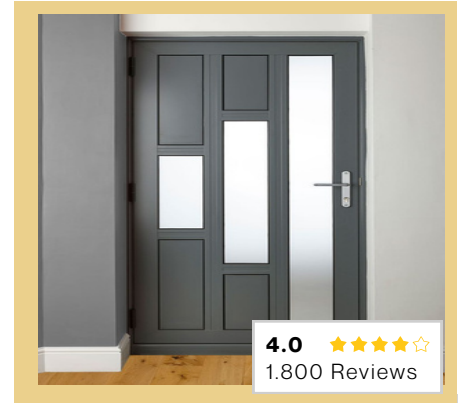

MODEL NUMBER
WIC-IG-12