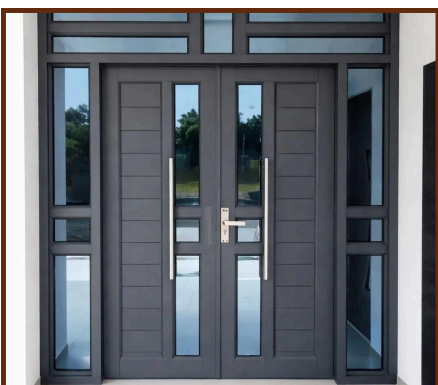

MODEL NUMBER
WIC-IG-32