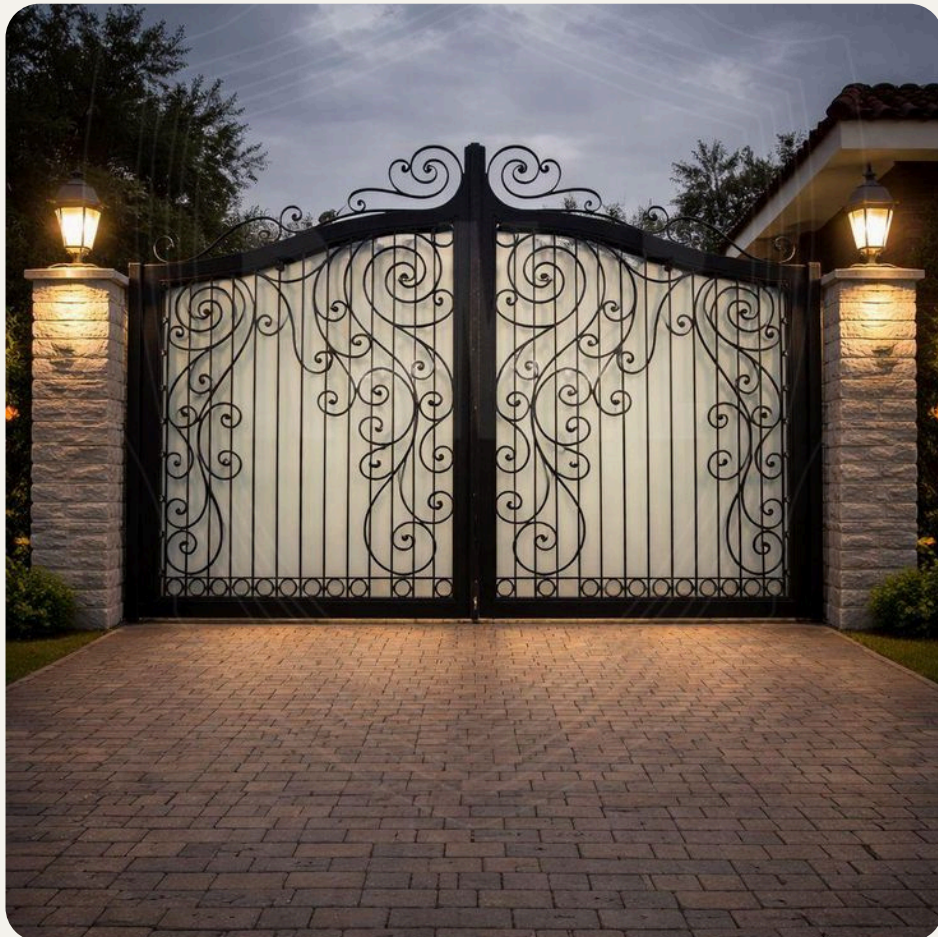

BEAUTY WITH DETAILS

MODEL NUMBER

WIC - MG - 47

MODEL NUMBER

WIC - MG - 48