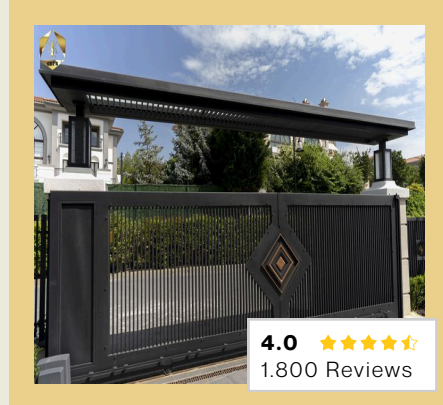

MODEL NUMBER
WIC - MG - 12