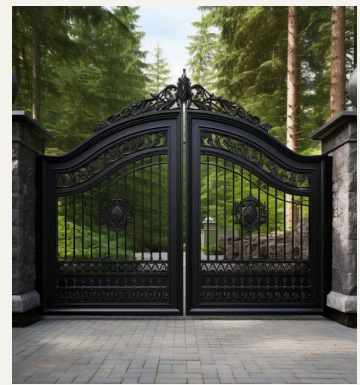

MODEL NUMBER
WIC - MG - 42