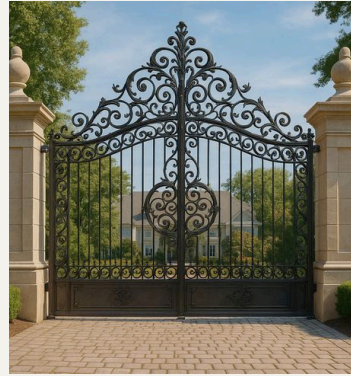

MODEL NUMBER
WIC - MG - 36

MODEL NUMBER
WIC - MG - 38