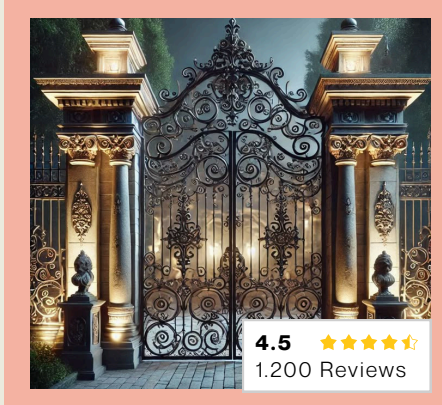

MODEL NUMBER
WIC - MG - 11