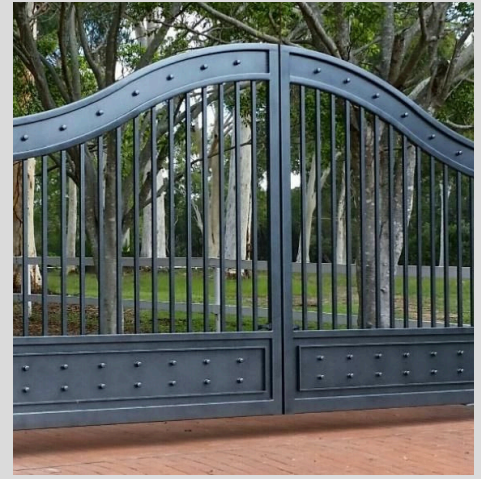

MODEL NUMBER
WIC - MG - 03