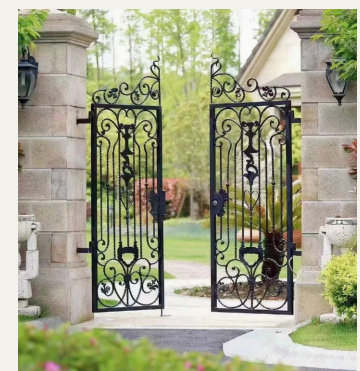

MODEL NUMBER
WIC - MG - 39

MODEL NUMBER
WIC - MG - 37

MODEL NUMBER
WIC - MG - 38