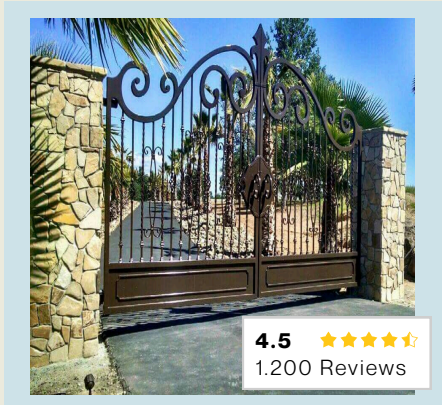

MODEL NUMBER
WIC - MG - 14