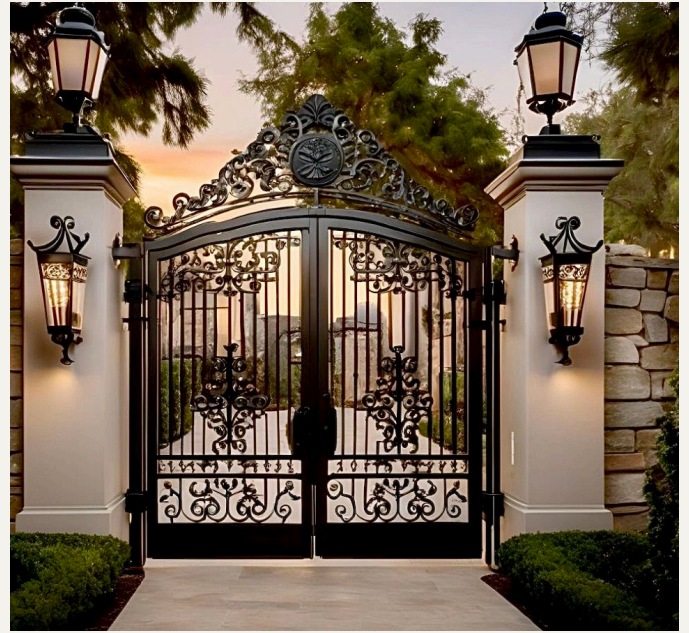

MODEL NUMBER
WIC - MG - 21