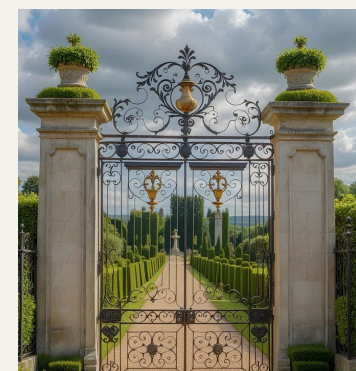

MODEL NUMBER
WIC - MG - 22

MODEL NUMBER
WIC - MG - 23