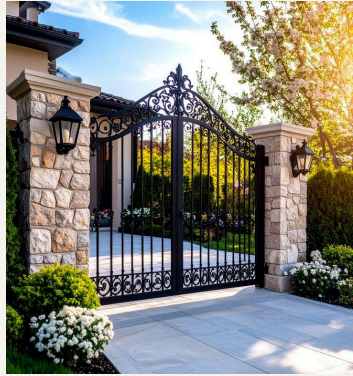

MODEL NUMBER
WIC - MG - 35

MODEL NUMBER
WIC - MG - 37