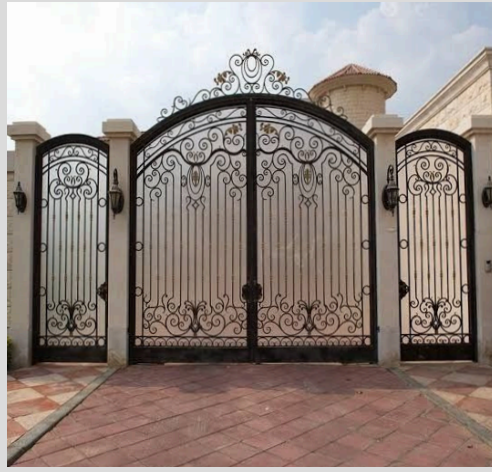

MODEL NUMBER
WIC - MG - 02