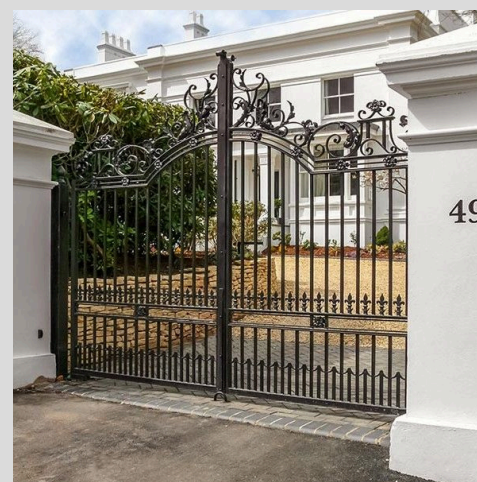

MODEL NUMBER
WIC - MG - 08