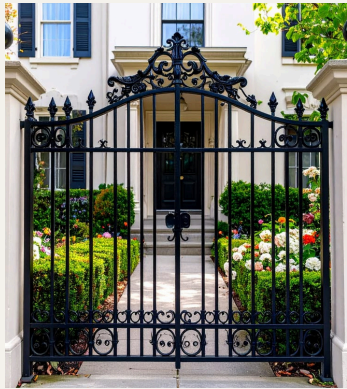

MODEL NUMBER
WIC - MG - 21