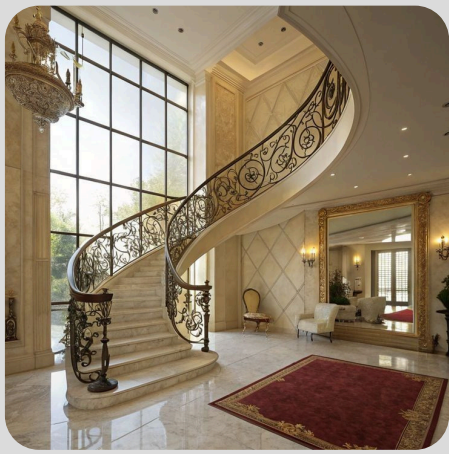

MODEL NUMBER
WIC - SR - 01