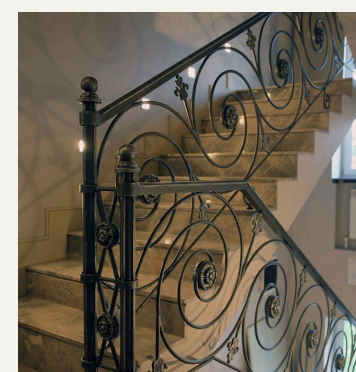

MODEL NUMBER
WIC - SR - 21

MODEL NUMBER
WIC - SR - 22

MODEL NUMBER
WIC - SR - 23