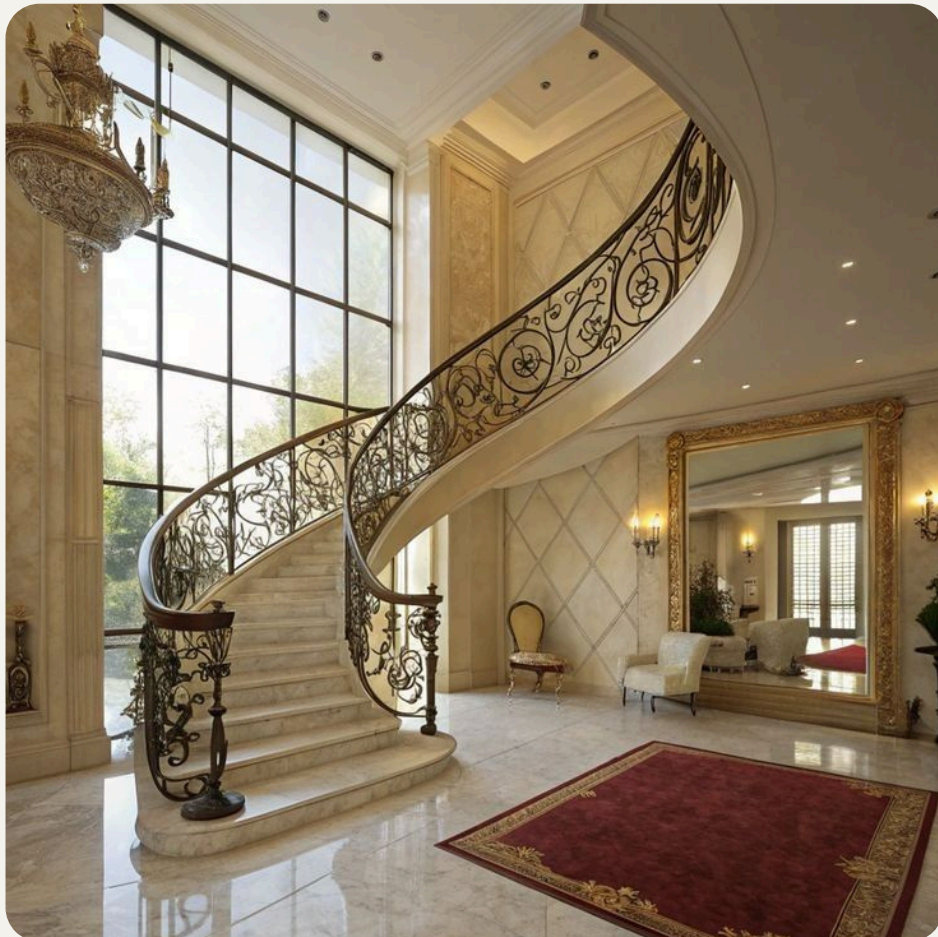

MODEL NUMBER

WIC - SR - 48