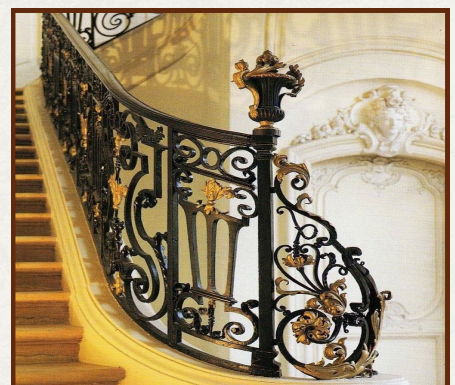

MODEL NUMBER
WIC - SR - 34