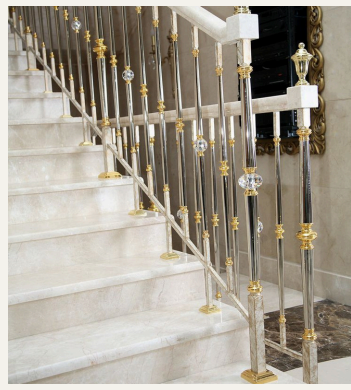

MODEL NUMBER
WIC - SR - 41