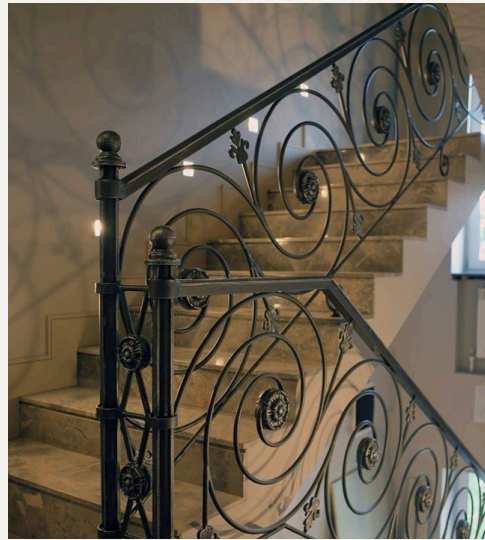

MODEL NUMBER
WIC - SR - 43

MODEL NUMBER
WIC - SR - 44

TO CONTACT US

**MODEL NUMBER
WIC - SR - 46**