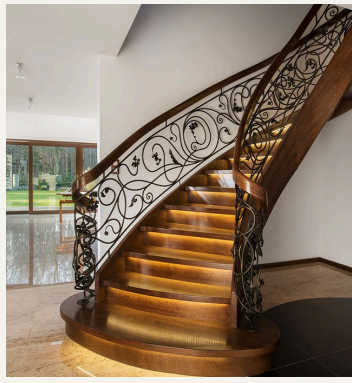

MODEL NUMBER
WIC - SR - 35

MODEL NUMBER
WIC - SR - 37