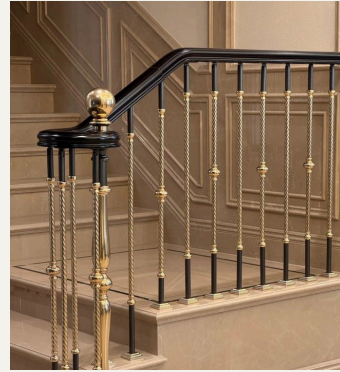

MODEL NUMBER
WIC - SR - 37

MODEL NUMBER
WIC - SR - 38

MODEL NUMBER
WIC - SR - 42

MODEL NUMBER
WIC - SR - 40

MODEL NUMBER
WIC - SR - 41

MODEL NUMBER
WIC - SR - 43

MODEL NUMBER
WIC - SR - 44

CUSTOM WROUGHT IRON STAIRCASE RAILINGS – DURABLE & DECORATIVE

We specialize in crafting high-quality wrought iron and cast staircase railing that embody durability, security, and timeless elegance. Each gate is meticulously designed to combine unmatched strength with fine craftsmanship, enhancing the grandeur and character of every entrance.