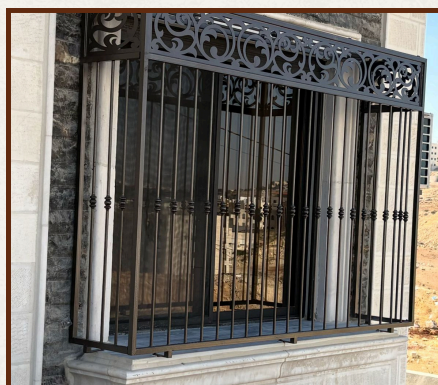

MODEL NUMBER
WIC - MW - 33