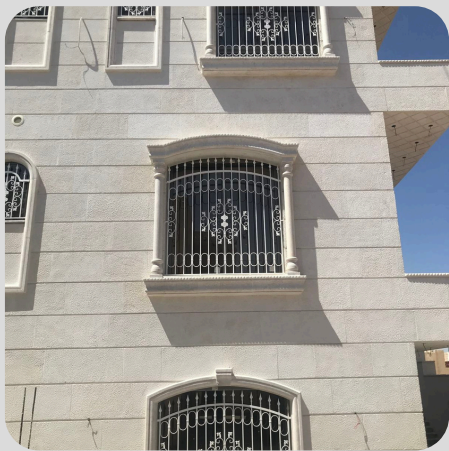

MODEL NUMBER

WIC - MW - 07