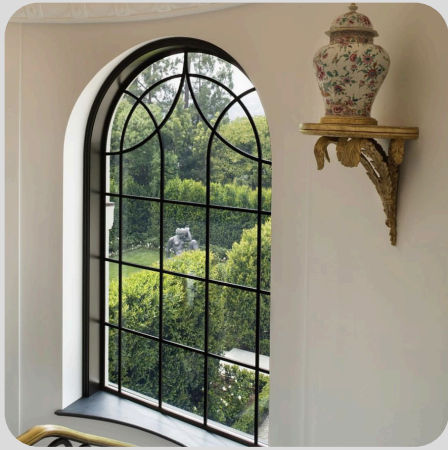

MODEL NUMBER

WIC - MW - 04