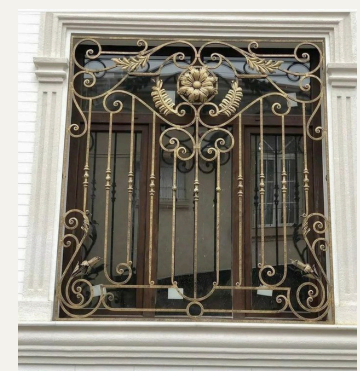

MODEL NUMBER
WIC - MW - 23

MODEL NUMBER
WIC - MW - 21

MODEL NUMBER
WIC - MW - 22