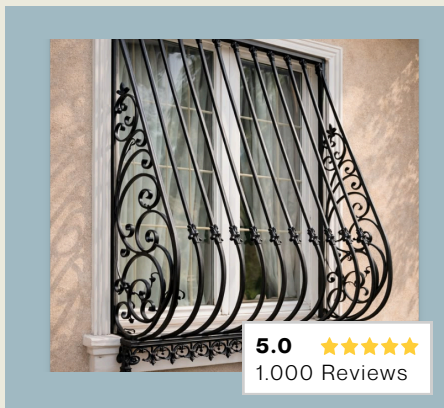

5.0 ★★★★★
1.000 Reviews

MODEL NUMBER
WIC-MW-13