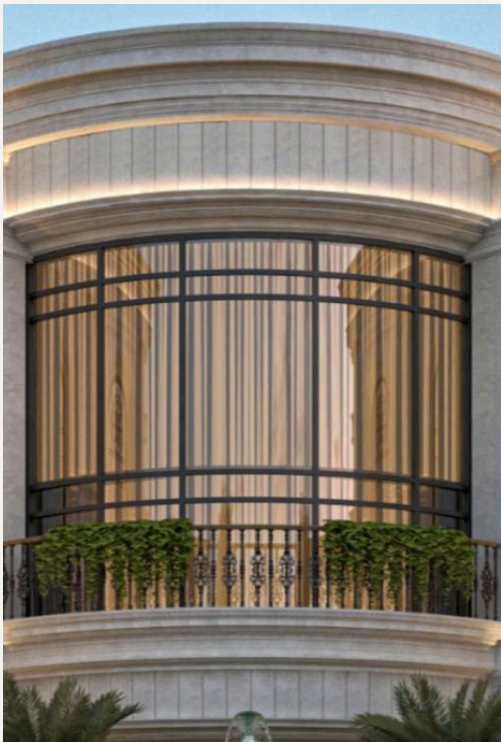

MODEL NUMBER
WIC - MW - 23

MODEL NUMBER
WIC - MW - 21

MODEL NUMBER
WIC - MW - 22