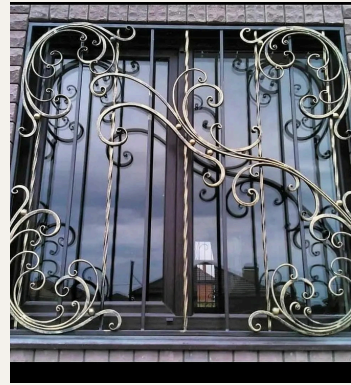

MODEL NUMBER
WIC - MW - 24